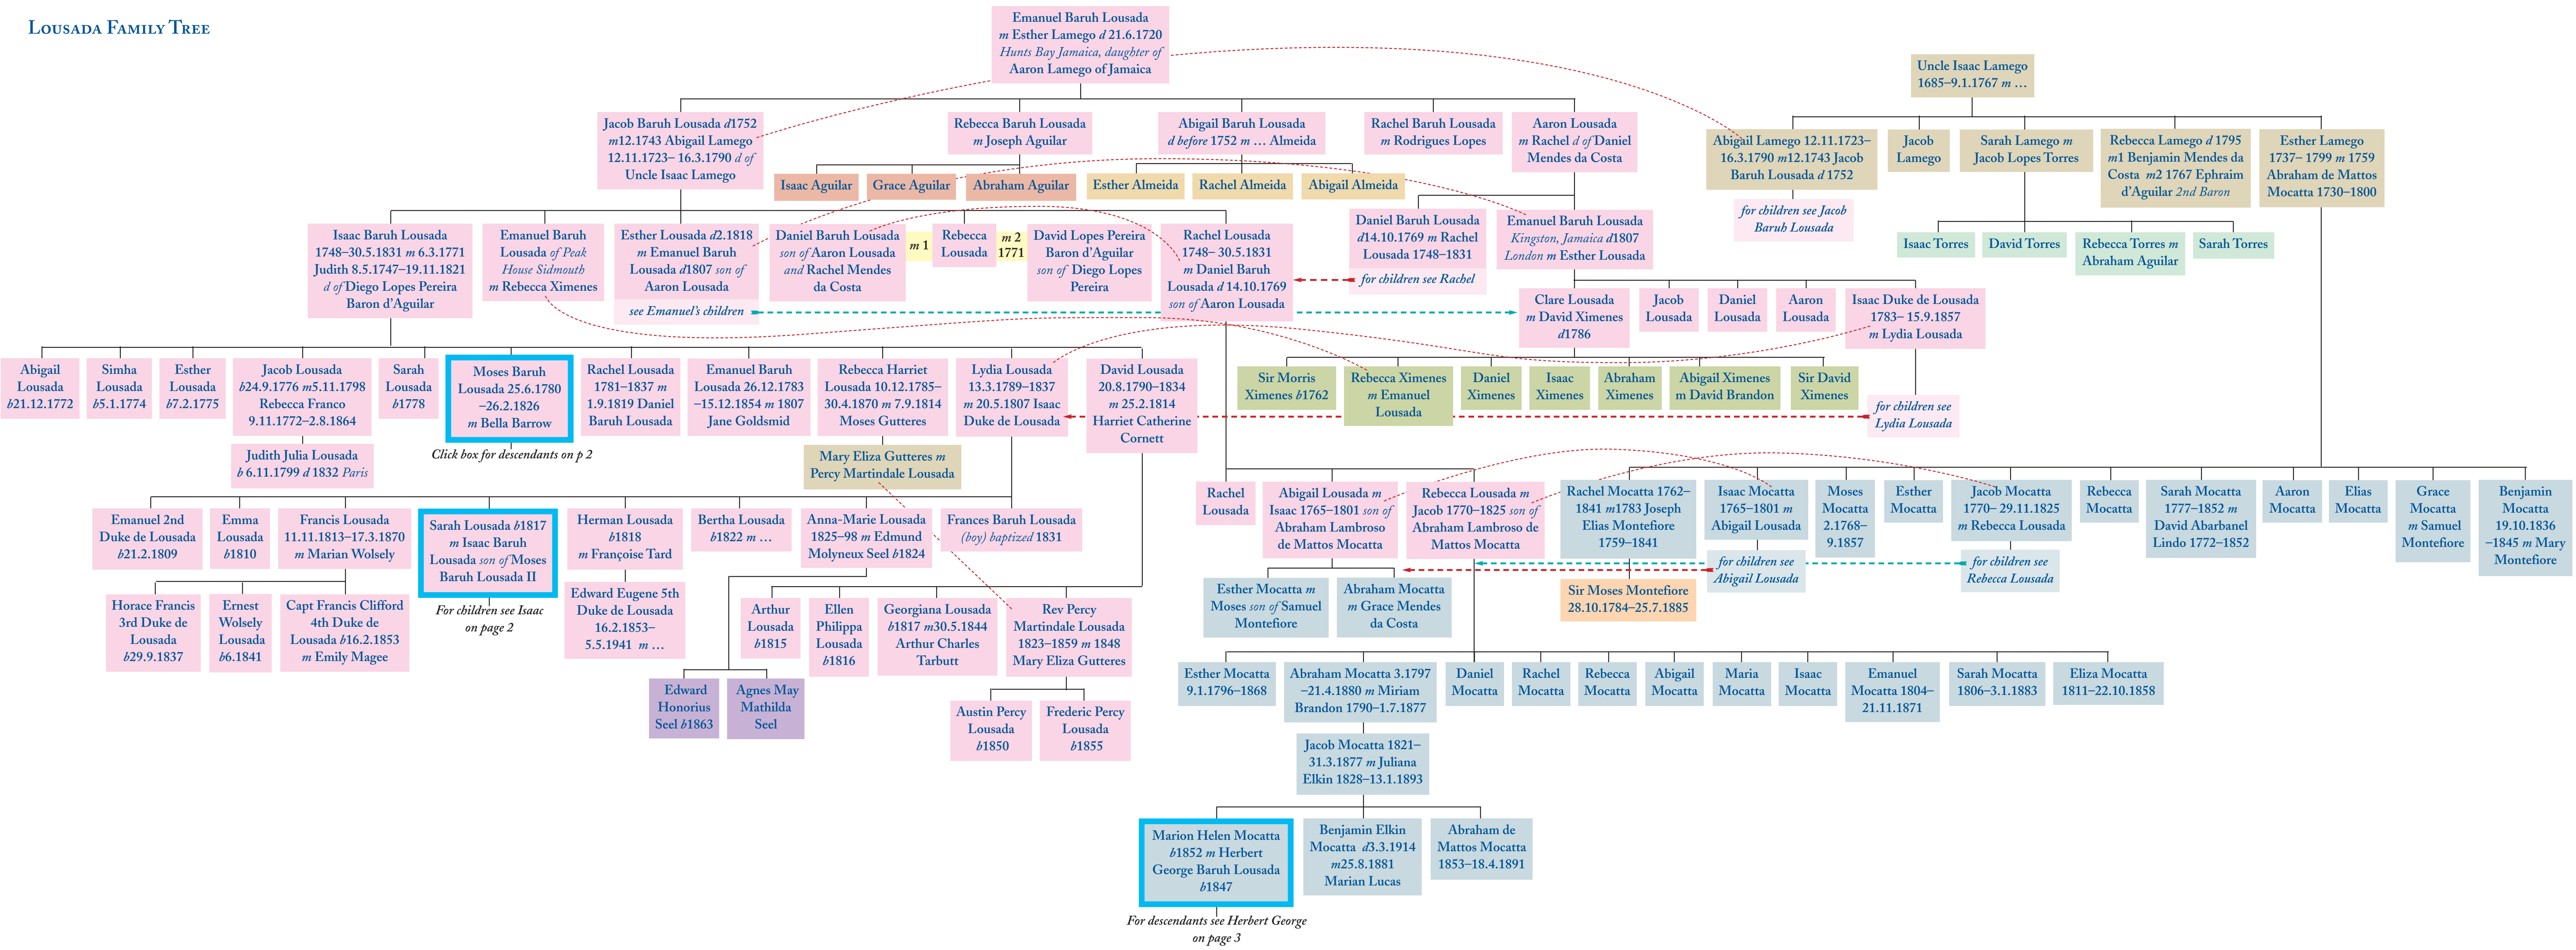

LOUSADA FAMILY TREE

Click box for descendants on p 2

For children see Isaac on page 2

For descendants see Herbert George on page 3

LOUSADA FAMILY TREE  
PAGE 3

Guershon *aka* George  
11.6.1821– 1892 *m*1844  
Juliana Goldsmid  
1824–1905

Herbert George  
Baruh Lousada  
*b*1847 *m*1873  
Marion Helen *b*1852  
*d of* Jacob Mocatta

Julian George Lousada  
*b*1875 *m* Maude  
Reignier Conder

Claude 1878–1934 *m*1904  
Maude Lilian Spielmann  
1884–1932

Jocelyn  
Herbert  
22.2.1917–  
6.5.2003

Sir Anthony  
Baruh Lousada  
4.11.1907–  
24.6.1994

P McBride

Natasha  
Georgina  
Anton

John  
Claude  
*b* 1906

Eric  
George  
*b* 1909

Marion Irene  
*b* 1917 *m* Charles  
Mortimer Keyser

Beatrice Eleanor Lousada  
*b*3.6.1876 *m*5.6.1905  
Capt R H Dick  
Cunyngham *21st* Lancers

Capt Oriel Erskine  
Bannerman  
KIA 1915

Emilie Henriette  
Lousada *b*1878

Col Ramsay  
Frederick  
Clayton Gordon  
*b*17.11.1864