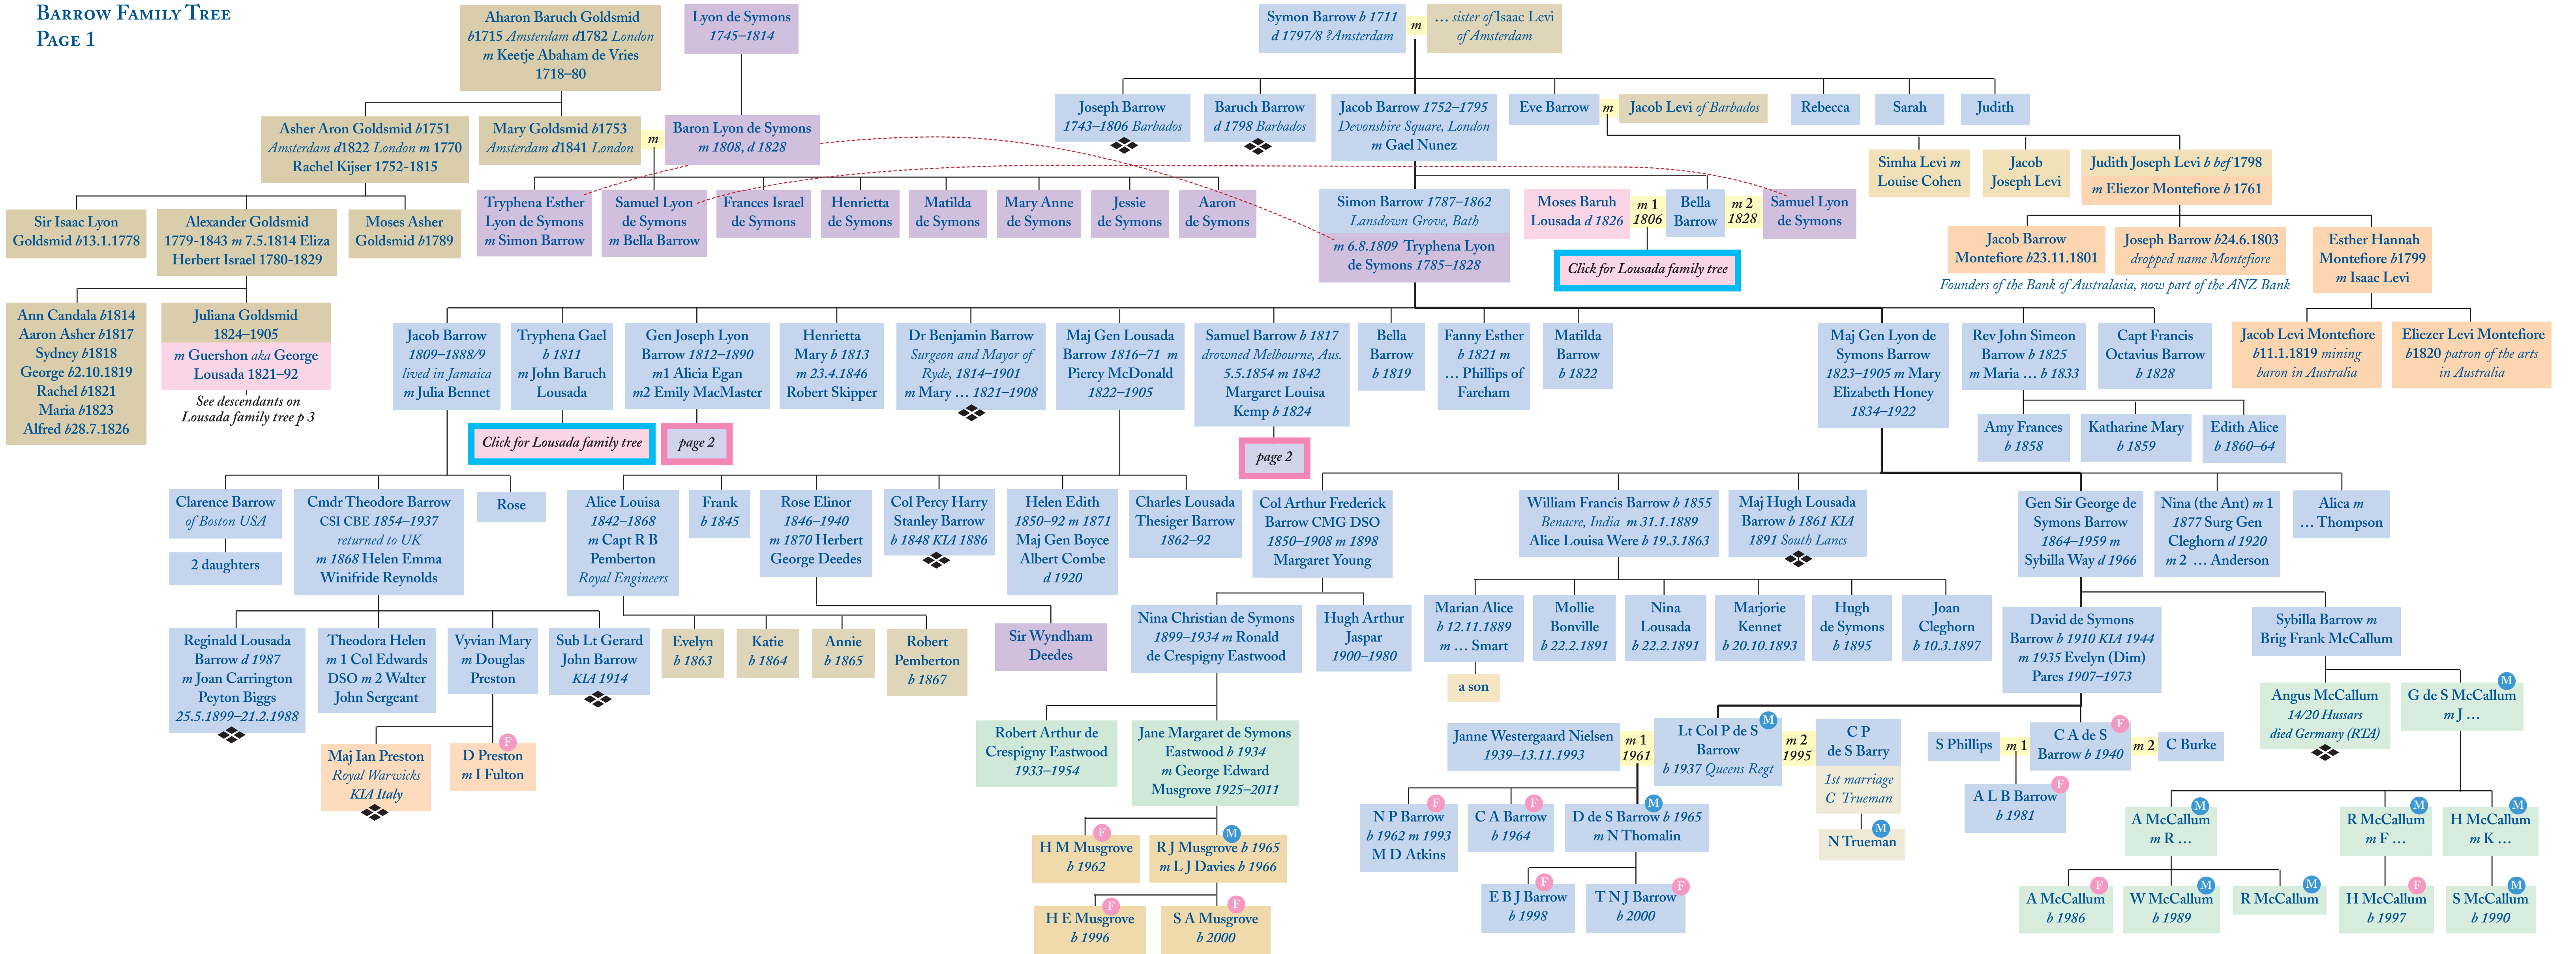

J D Lousada *b* 1965

S C Lousada  
*b*1963 *m*  
S Fensome  
*b*1962

N E Lousada  
*b* 1964  
*m* J Pollard

R P Lousada  
*b* 1975

S Lousada  
*b* 1993

P Lousada  
*b* 1995

T H Lousada  
*b* 1996

E A Lousada  
*b* 1998

M L Blaazer  
*b* 2002

H Lousada  
*b* 1994

G Lousada  
*b* 1999

O Lousada  
*b* 2003

C E Lousada  
*b* 1987

H Lousada  
*b* 1989

LOUSADA/BACON FAMILY TREE

Mary Baruh Lousada  
14.1.1811– 14.6.1913  
m Rev John Bacon  
26.10.1809–29.4.1871

Click in box  
to return to  
previous page

BARROW FAMILY TREE

PAGE 1

BARROW FAMILY TREE  
PAGE 2