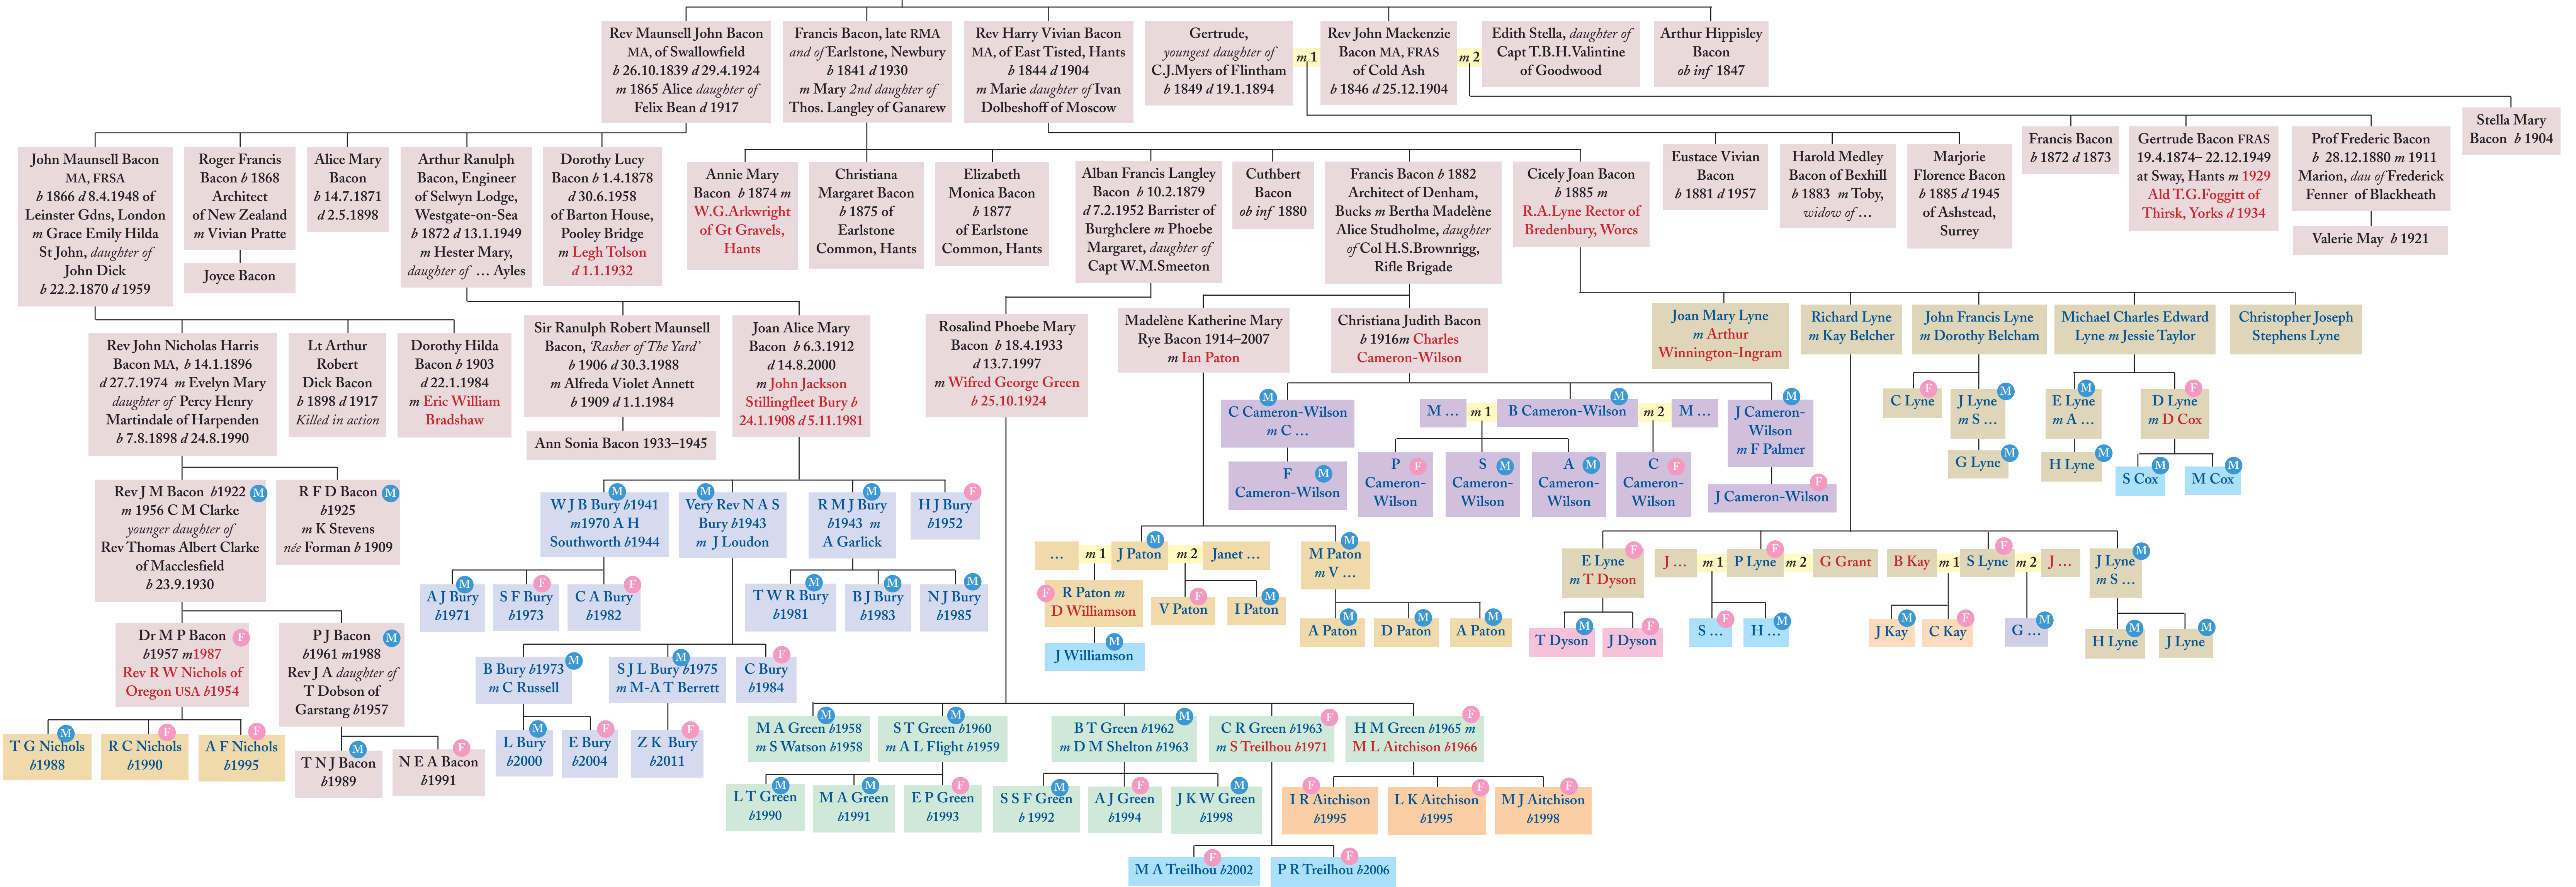

LOUSADA FAMILY TREE

Click box for descendants on p 2

For children see Isaac on page 2

For descendants see Herbert George on page 3

LOUSADA FAMILY TREE  
PAGE 3

Guershon *aka* George  
11.6.1821– 1892 *m*1844  
Juliana Goldsmid  
1824–1905

J D Lousada *b* 1965

S C Lousada  
*b*1963 *m*  
S Fensome  
*b*1962

N E Lousada  
*b* 1964  
*m* J Pollard

R P Lousada  
*b* 1975

S Lousada  
*b* 1993

P Lousada  
*b* 1995

T H Lousada  
*b* 1996

E A Lousada  
*b* 1998

M L Blaazer  
*b* 2002

H Lousada  
*b* 1994

G Lousada  
*b* 1999

O Lousada  
*b* 2003

C E Lousada  
*b* 1987

H Lousada  
*b* 1989

LOUSADA/BACON FAMILY TREE

Mary Baruh Lousada  
14.1.1811– 14.6.1913  
m Rev John Bacon  
26.10.1809–29.4.1871

Click in box  
to return to  
previous page

BARROW FAMILY TREE

PAGE 1

BARROW FAMILY TREE  
PAGE 2