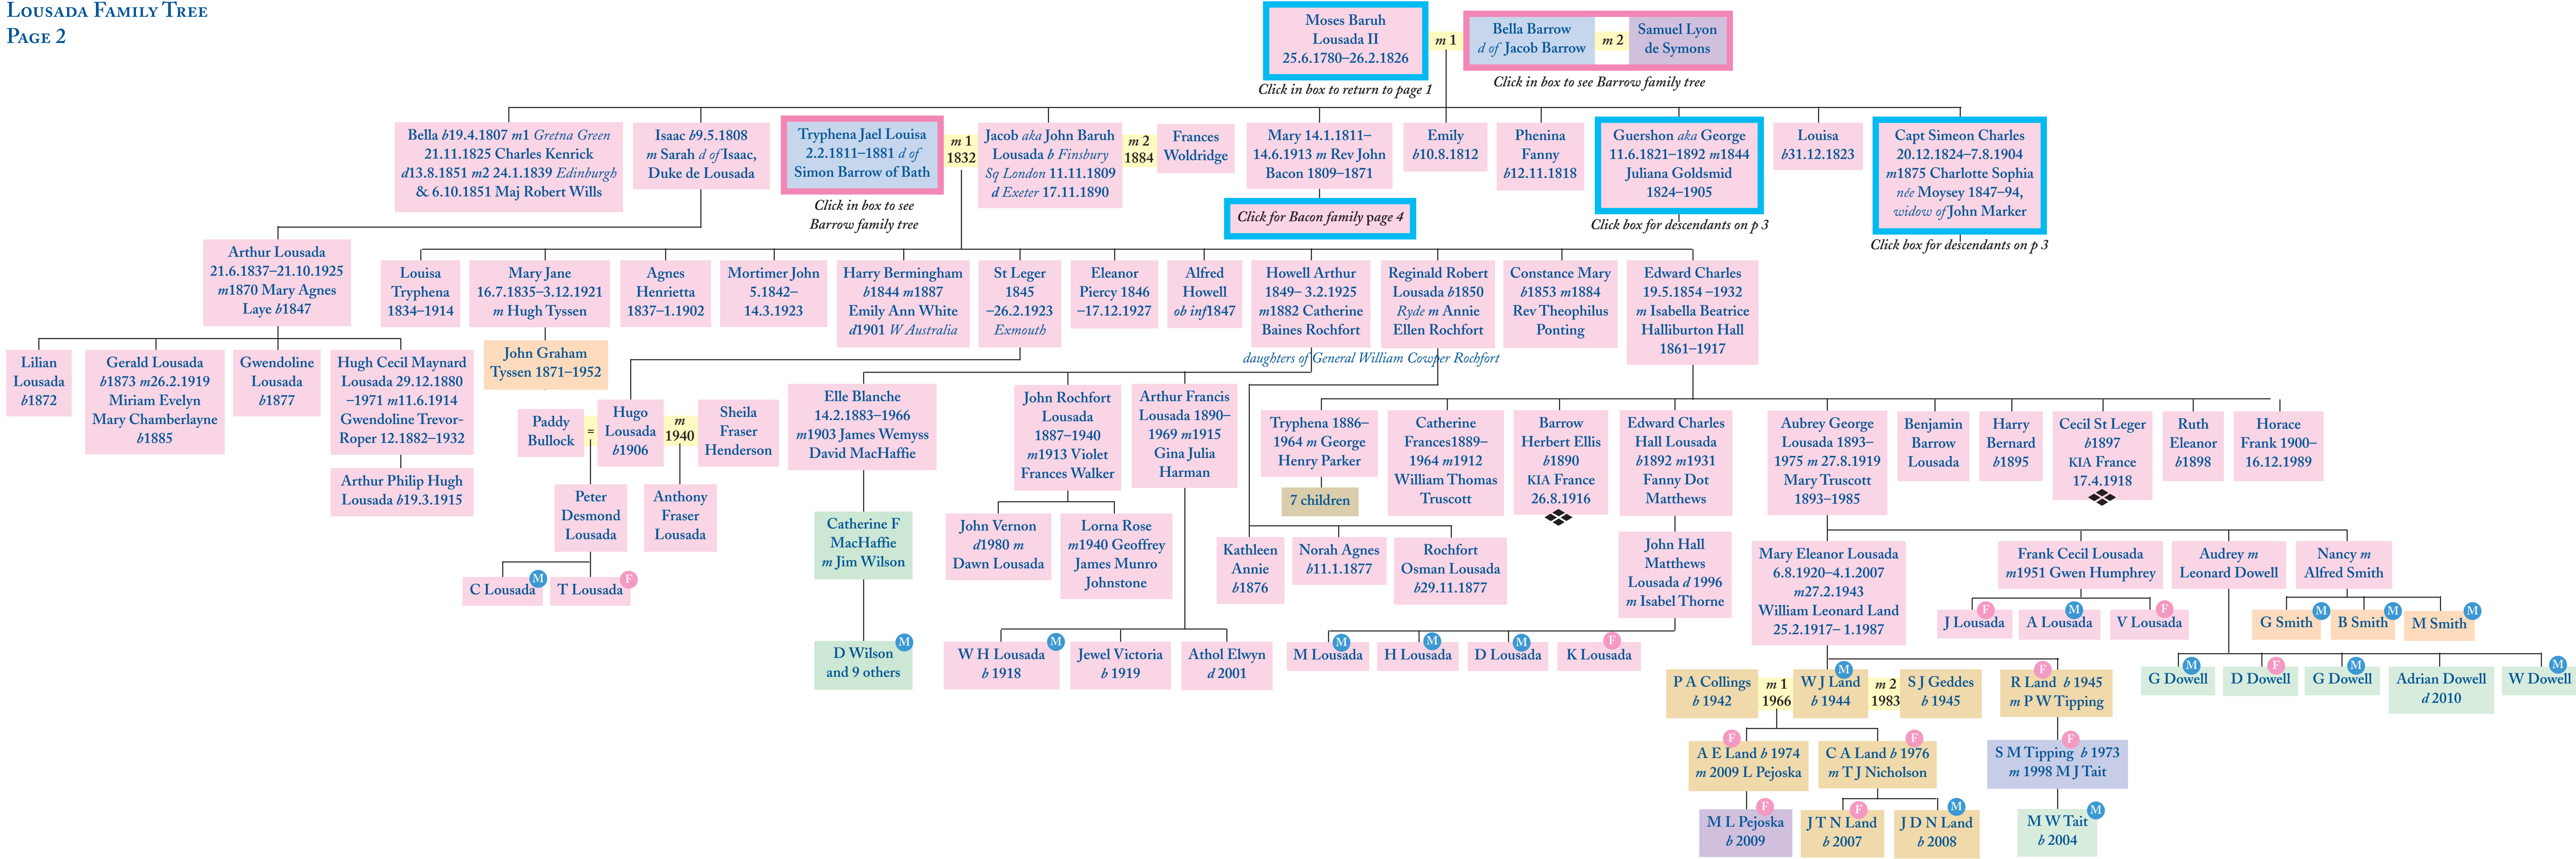

LOUSADA FAMILY TREE

Click box for descendants on p 2

For children see Isaac on page 2

For descendants see Herbert George on page 3

LOUSADA FAMILY TREE  
PAGE 3

Guershon *aka* George  
11.6.1821– 1892 *m*1844  
Juliana Goldsmid  
1824–1905

Herbert George  
Baruh Lousada  
*b*1847 *m*1873  
Marion Helen *b*1852  
*d of* Jacob Mocatta

Julian George Lousada  
*b*1875 *m* Maude  
Reignier Conder

Claude 1878–1934 *m*1904  
Maude Lilian Spielmann  
1884–1932

Jocelyn  
Herbert  
22.2.1917–  
6.5.2003

Sir Anthony  
Baruh Lousada  
4.11.1907–  
24.6.1994

P McBride

Natasha  
Georgina  
Anton

John  
Claude  
*b* 1906

Eric  
George  
*b* 1909

Marion Irene  
*b* 1917 *m* Charles  
Mortimer Keyser

Beatrice Eleanor Lousada  
*b*3.6.1876 *m*5.6.1905  
Capt R H Dick  
Cunyngham *21st* Lancers

Capt Oriel Erskine  
Bannerman  
KIA 1915

Emilie Henriette  
Lousada *b*1878

Col Ramsay  
Frederick  
Clayton Gordon  
*b*17.11.1864